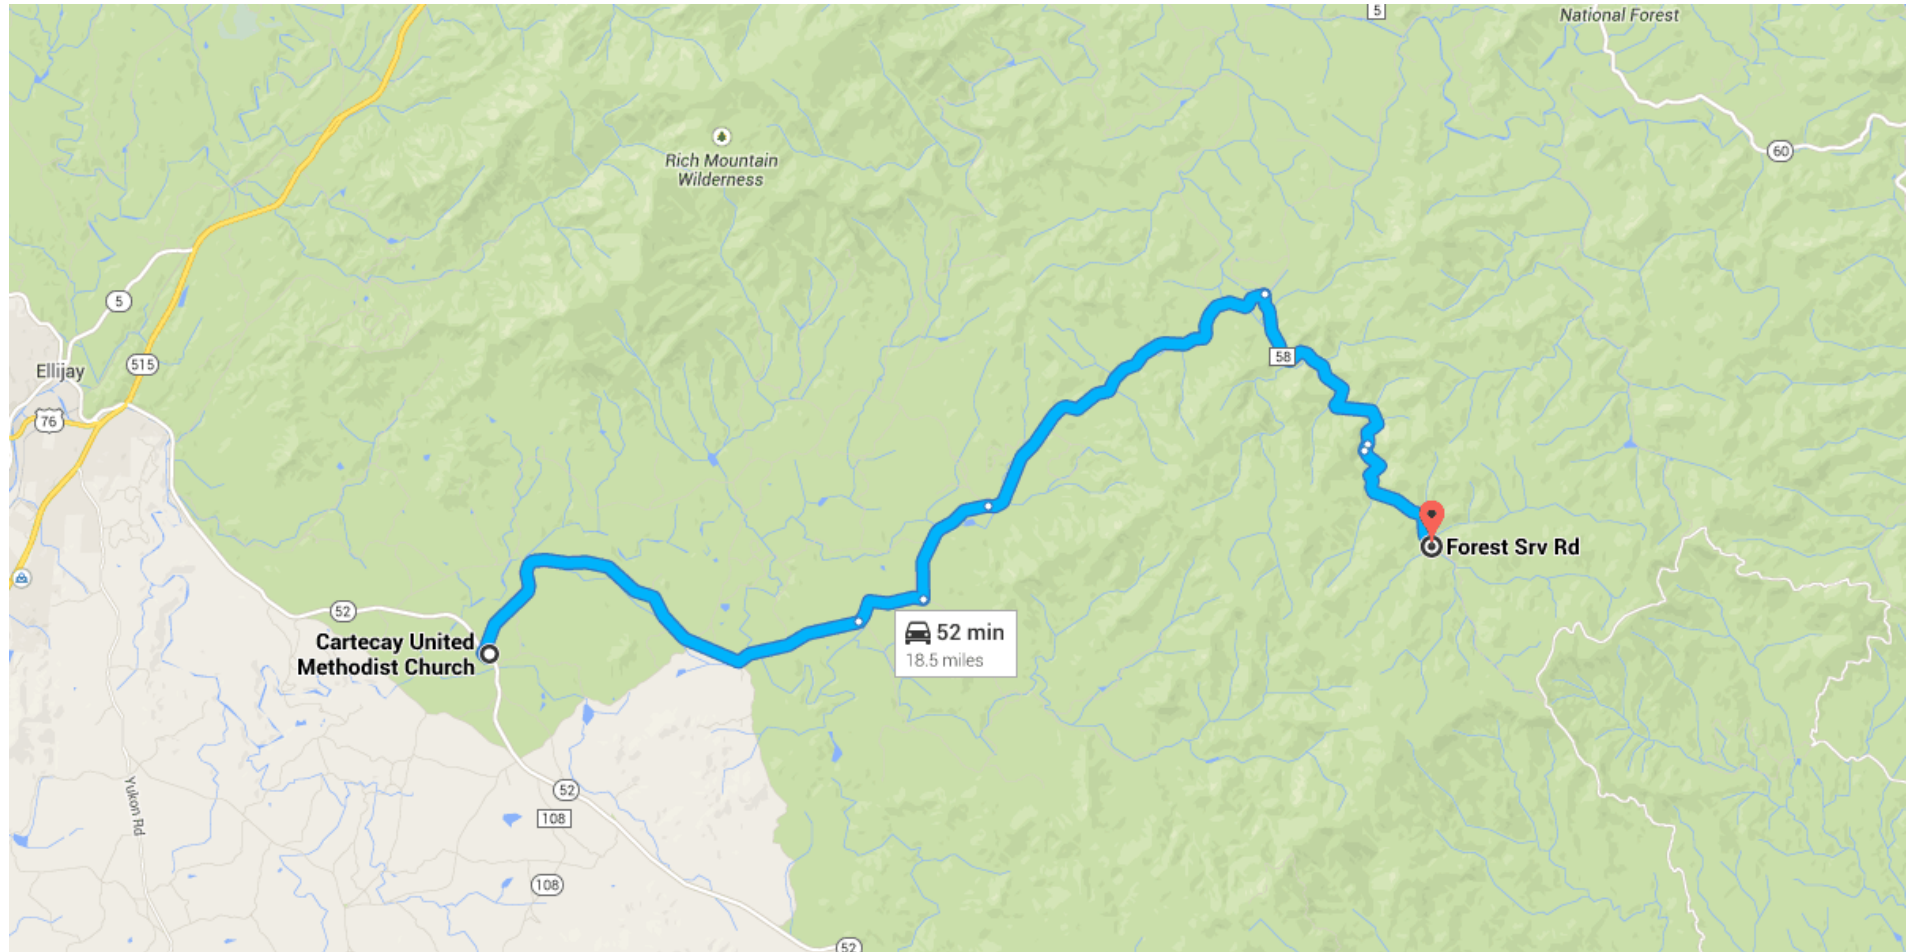

Directions from Cartecay United Methodist Church to Forest Srv Rd

○ Cartecay United Methodist Church

7629 Georgia 52, Ellijay, GA 30536

Head northwest on GA-52 W

433 ft / 6 s

Take Roy Rd and Doublehead Gap Rd to Forest Srv Rd in Fannin County

18.4 mi / 52 min

-  2. Turn **right** toward Roy Rd
295 ft
-  3. Continue onto Roy Rd
5.9 mi
-  4. Slight **left** onto Lowman Rd
1.0 mi

5. Turn left onto Roy Rd
1.6 mi
6. Turn right onto Doublehead Gap Rd
4.9 mi
7. Turn right onto Forest Srv Rd
3.1 mi
8. Continue onto Noontootla Creek
400 ft
9. Noontootla Creek turns slightly left and becomes Forest Srv Rd
1.8 mi

Forest Srv Rd

Blue Ridge, GA 30513

These directions are for planning purposes only. You may find that construction projects, traffic, weather, or other events may cause conditions to differ from the map results, and you should plan your route accordingly. You must obey all signs or notices regarding your route.

Map data ©2015 Google