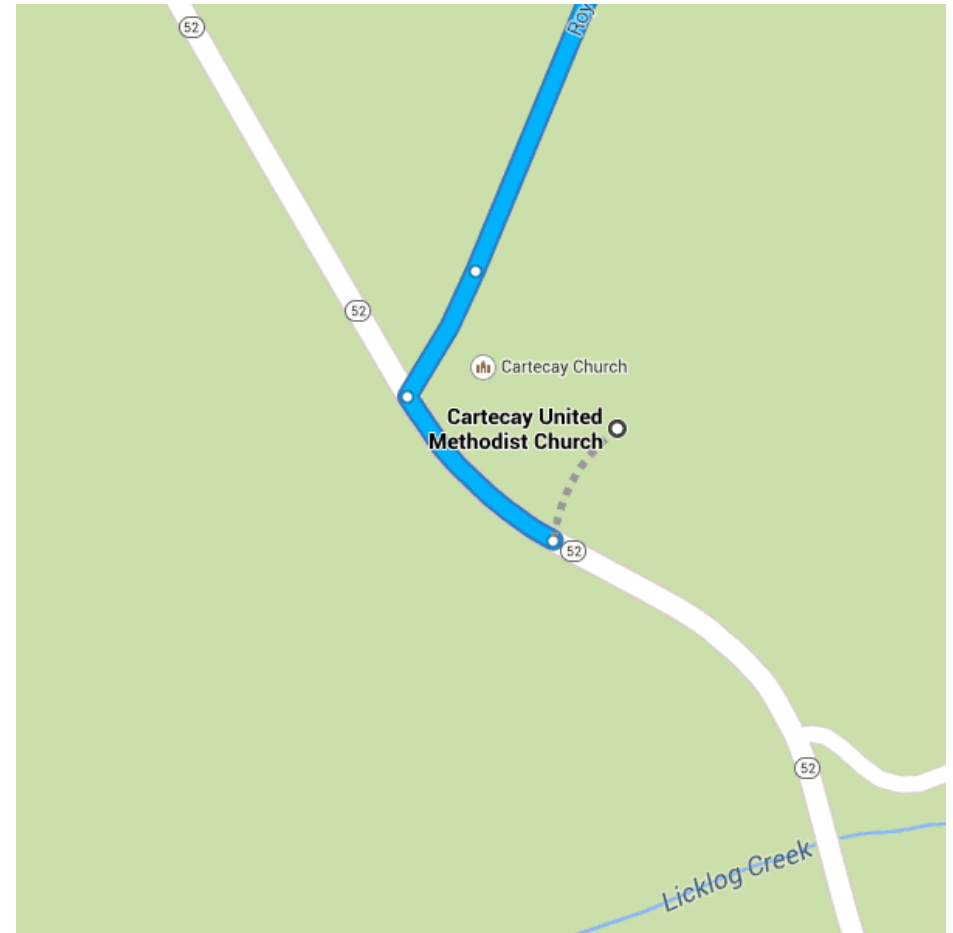

Directions from Cartecay United Methodist Church to Forest Srv Rd

○ Cartecay United Methodist Church

7629 Georgia 52, Ellijay, GA 30536

Head northwest on GA-52 W

433 ft / 6 s

Take Roy Rd and Doublehead Gap Rd to Forest Srv Rd in Fannin County

18.4 mi / 52 min

-  2. Turn **right** toward Roy Rd
295 ft
-  3. Continue onto Roy Rd
5.9 mi
-  4. Slight **left** onto Lowman Rd
1.0 mi

5. Turn left onto Roy Rd
1.6 mi
6. Turn right onto Doublehead Gap Rd
4.9 mi
7. Turn right onto Forest Srv Rd
3.1 mi
8. Continue onto Noontootla Creek
400 ft
9. Noontootla Creek turns slightly left and becomes Forest Srv Rd
1.8 mi

Forest Srv Rd

Blue Ridge, GA 30513

These directions are for planning purposes only. You may find that construction projects, traffic, weather, or other events may cause conditions to differ from the map results, and you should plan your route accordingly. You must obey all signs or notices regarding your route.