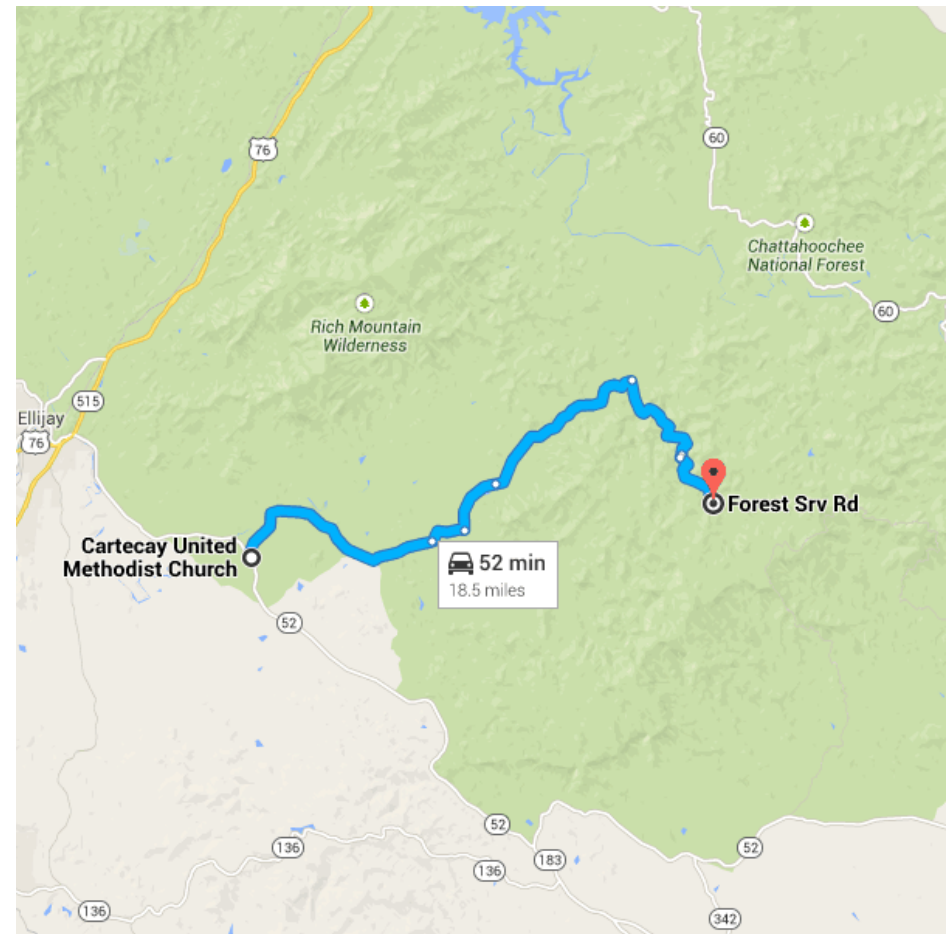

Directions from Cartecay United Methodist Church to Forest Srv Rd

○ Cartecay United Methodist Church

7629 Georgia 52, Ellijay, GA 30536

Head northwest on GA-52 W

433 ft / 6 s

Take Roy Rd and Doublehead Gap Rd to Forest Srv Rd in Fannin County

18.4 mi / 52 min

-  2. Turn **right** toward Roy Rd
295 ft
-  3. Continue onto Roy Rd
5.9 mi
-  4. Slight **left** onto Lowman Rd
1.0 mi

5. Turn left onto Roy Rd
1.6 mi
6. Turn right onto Doublehead Gap Rd
4.9 mi
7. Turn right onto Forest Srv Rd
3.1 mi
8. Continue onto Noontootla Creek
400 ft
9. Noontootla Creek turns slightly left and becomes Forest Srv Rd
1.8 mi

Forest Srv Rd

Blue Ridge, GA 30513

These directions are for planning purposes only. You may find that construction projects, traffic, weather, or other events may cause conditions to differ from the map results, and you should plan your route accordingly. You must obey all signs or notices regarding your route.

Map data ©2015 Google